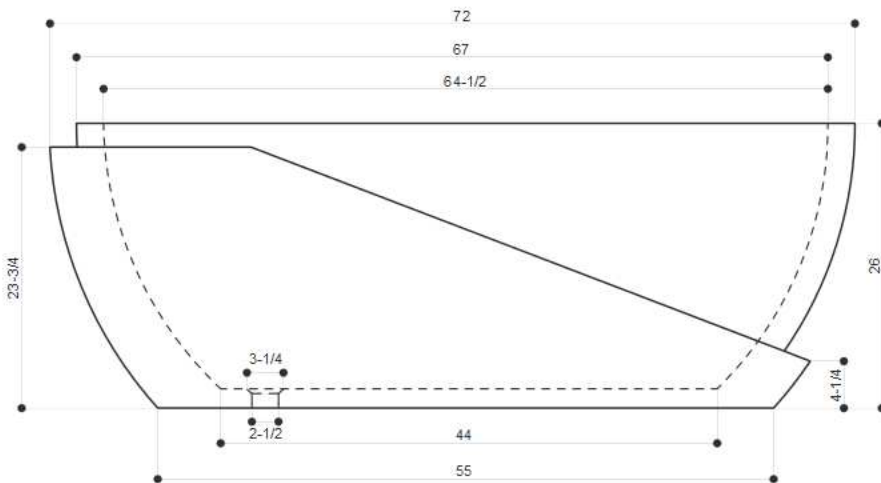

ROUGH IN & PRODUCT DIMENSIONS

Please install this product according to the installation guide and all local plumbing codes.