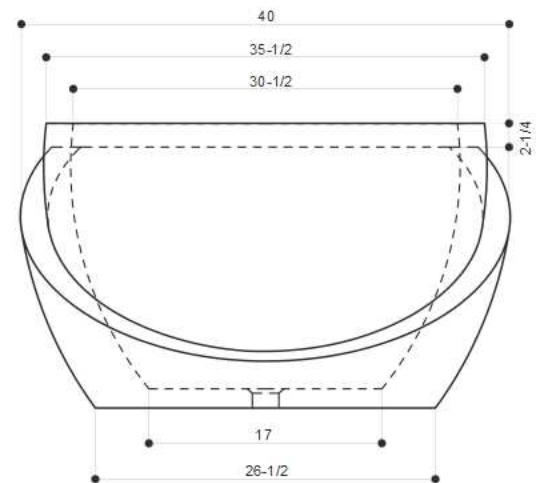

ROUGH IN & PRODUCT DIMENSIONS

Please install this product according to the installation guide and all local plumbing codes.